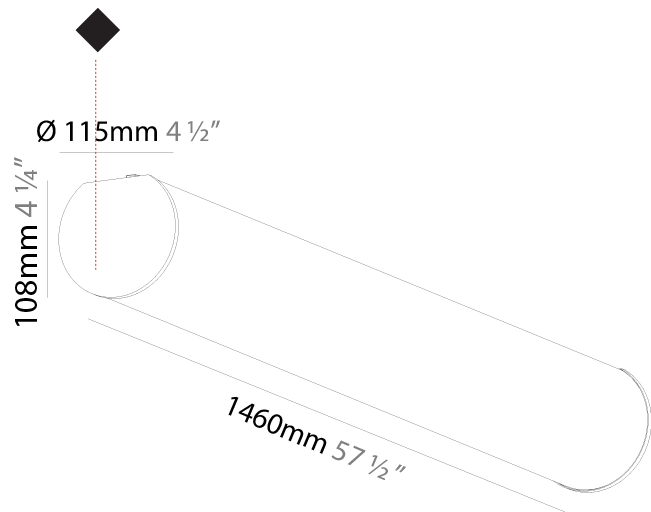

1. To build a product code in our configurator select the specify button on the base model # product page
2. To build a manual product code on this datasheet choose from the options listed below in blue font and add the suffix to the base model #

GENERAL

Series: Bunga
Brand: Prolicht
Division: Architectural
Mounting Type: Surface
Mounting Location: Ceiling
Subcategory: Profile

PHYSICAL

Shape: Cylinder
Diameter (mm): 115
Diameter (in): 4 1/2
Length (mm): 1460
Length (in): 57 1/2
Height (mm): 108
Height (in): 4 1/4
Light Distribution: Omnidirectional
Weight (kg): 4.413
Weight (lbs): 9.729
Diffuser: PMMA - Opal
Fixture Finish: SSR / BKV / CWI / CRY / HAB / UFT / ITA / RUA / FTG / MYG / LOD / PUS / FRO / FUP / KIA / POP / BLS / SPG / MEY / GOH / GUM / CHC / COM / ABZ / JAG / OBR / MOS / ROR
Fixture Material: Aluminum

ELECTRICAL

Lamp Type: LED (Zhaga Standard)
Input Wattage (W): 25
Total Output Wattage (W): 20 / 16 (3500K)
Dimming: Non-Dimming / Phase Dimming (120Vac only) / 0-10V Dimming
Driver Included: Yes
Driver Location: Integrated
Driver Type: Constant Current - 120 / 277Vac
Driver Class: Class 2
Input Voltage (V): 120 - 277
Constant Current (MA): 350 / 500 (3500K)

LED

Color Temperature (°K): 3000 / 3500 / 4000
Max. Delivered Lumen (lm): 2770 / 2862 / 2920
CRI: >80 CRI
Lamp Life (hrs): 50000

OPTICAL

RATINGS AND CERTIFICATIONS

Certified By: Certified for North American Standards
IP rating: IP20

PROJECT
TYPE
SPECIFIER
QUANTITY
DATE