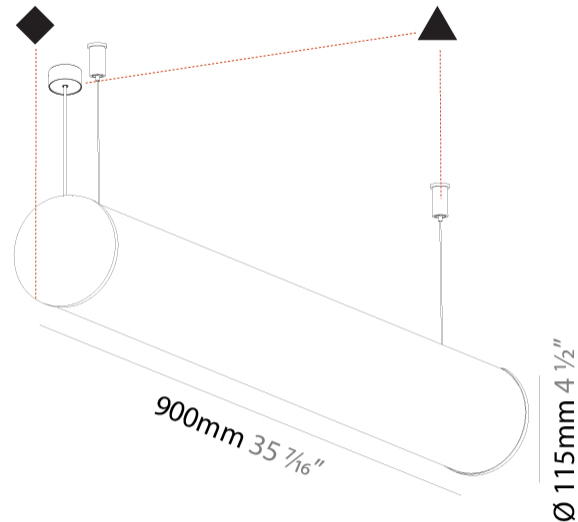

GENERAL

Series: Bunga
Brand: Prolicht
Division: Architectural
Mounting Type: Suspension
Mounting Location: Ceiling
Subcategory: Profile

PHYSICAL

Shape: Cylinder
Length (mm): 900
Length (in): 35 7/16
Width (mm): 115
Width (in): 4 1/2
Height (mm): 115
Height (in): 4 1/2
Max. Overall Height (mm): 2115
Max. Overall Height (in): 83 1/4
Light Distribution: Omnidirectional
Weight (kg): 3.308
Weight (lbs): 7.28
Diffuser: PMMA - Opal
Fixture Finish: [SSR / BKV / CWI / CRY / HAB / UFT / ITA / RUA / FTG / MYG / LOD / PUS / FRO / FUP / KIA / POP / BLS / SPG / MEY / GOH / GUM / CHC / COM / ABZ / JAG / OBR / MOS / ROR](#)
Fixture Material: Aluminum
Cable Details: [2000mm or 6000mm Transparent Cable](#)
Upon Request: Cable colour - White / Black / Orange / Red

ELECTRICAL

Lamp Type: LED (Zhaga Standard)
Input Wattage (W): 15
Total Output Wattage (W): 12 / 11.1 (3500K)
Dimming: [Non-Dimming / Phase Dimming (120Vac only) / 0-10V Dimming](#)
Driver Included: Yes
Driver Location: Integrated
Driver Type: Constant Current - 120 / 277Vac
Driver Class: Class 2
Input Voltage (V): 120 - 277
Constant Current (MA): 350 / 375 (3500K)

LED

Color Temperature (°K): [3000 / 3500 / 4000](#)
Max. Delivered Lumen (lm): 1660 / 1715 / 1750
CRI: >80 CRI
Lamp Life (hrs): 50000

OPTICAL

RATINGS AND CERTIFICATIONS

Certified By: Certified for North American Standards
IP rating: IP20